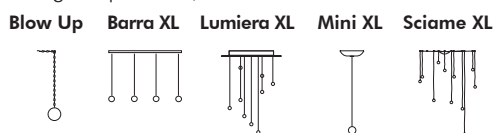

## SIGARO XL

Fornisce luce diffusa per mezzo di una lampadina bispina a tensione di rete. E' utilizzabile con lampadine a LED. E' in vetro borosilicato soffiato e formato a mano, disponibile in tre misure e varie finiture.

They are made of handmade blown borosilicate glass in different finishes. They are available in three sizes and provide diffused light by means of a capsule light bulb powered by mains voltage. They are used with LED light bulbs.

Design Pepe Tanzi, 2019

LAMPADINE LED 220V

LAMPADINE LED 220V

L	XL	XXL
Ø 6 cm	Ø 7 cm	Ø 8 cm
H 30 cm	H 38 cm	H 45 cm
G9	G9	G9
110÷240V	110÷240V	110÷240V

Pricelist page  
31-32